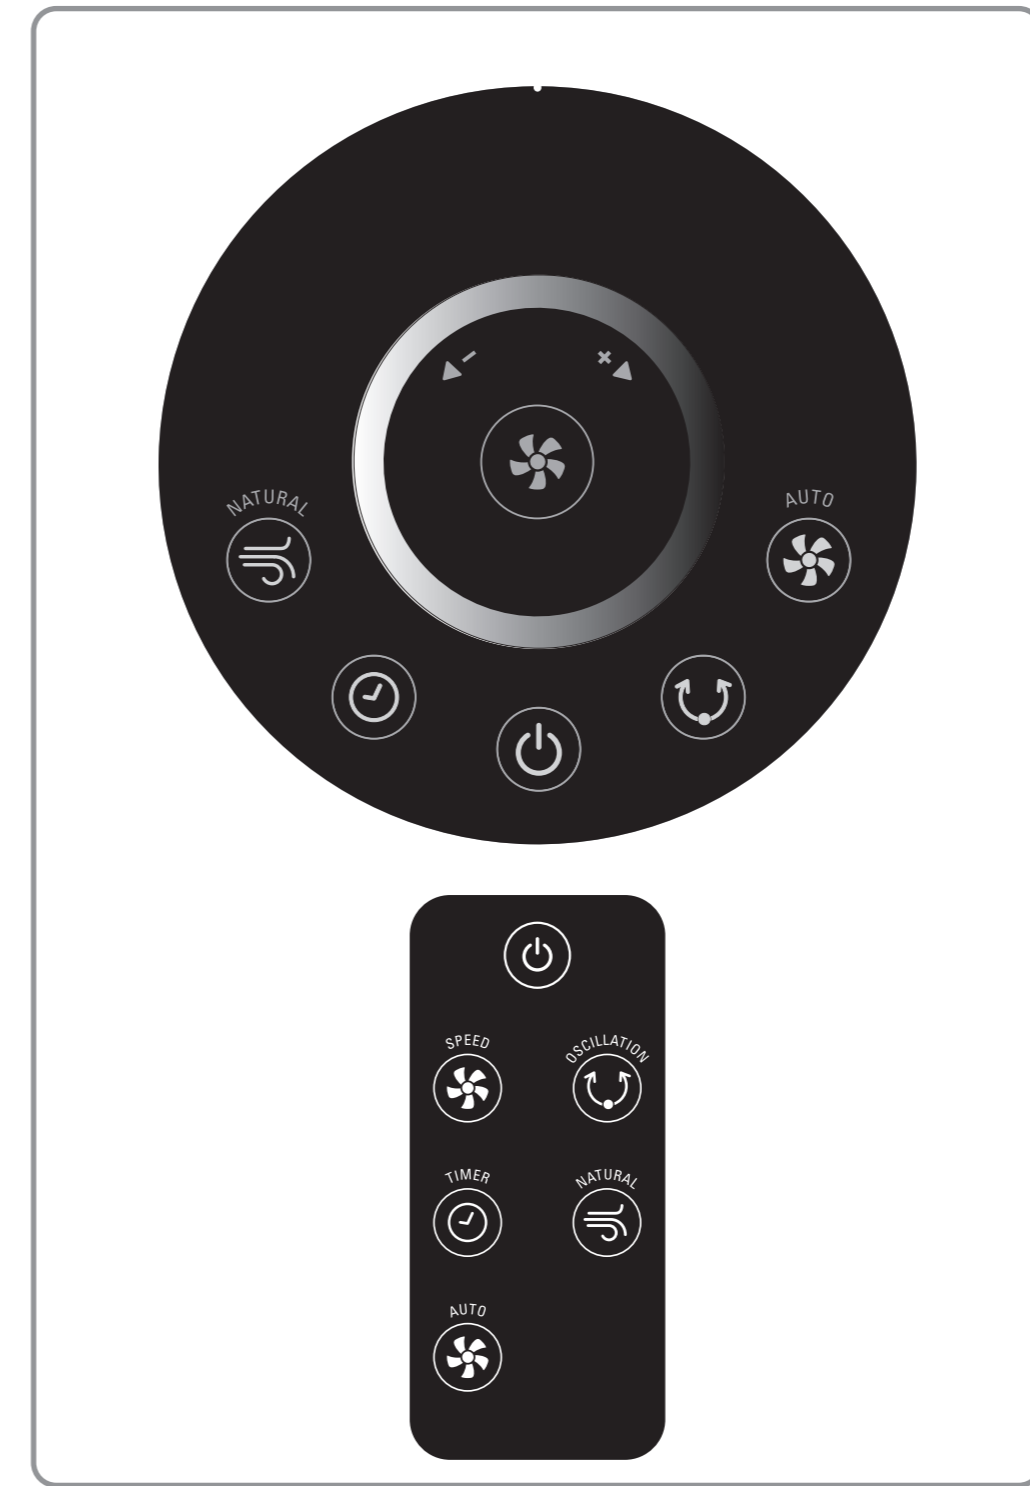

ON/OFF		
SPEEDS VITESSES VELOCIDADES		
AUTO MODE MODE AUTO MODO AUTO		

Remark : long press the button AUTO MODE for 3 seconds to change the temperature measurement unit : from degree Celsius to Fahrenheit (and vice versa).