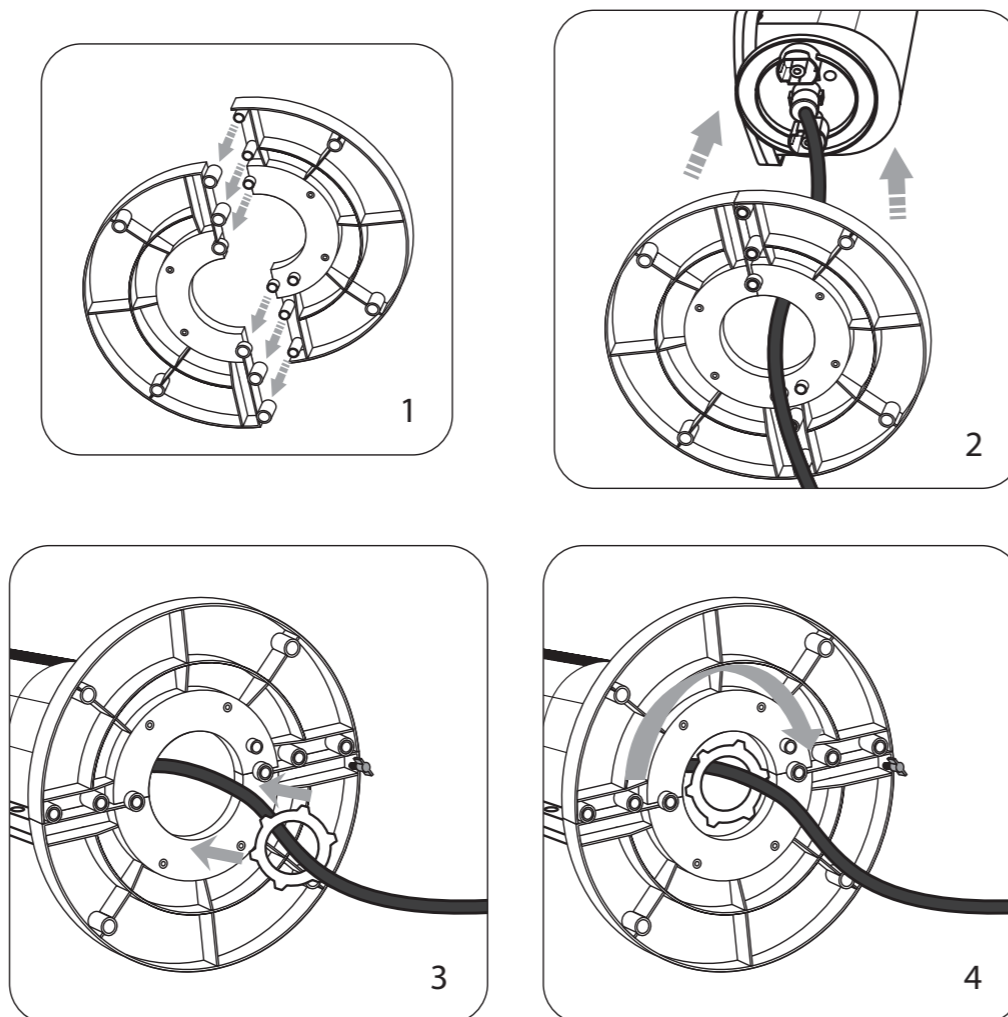

ON/OFF		
SPEEDS VITESSES VELOCIDADES		
AUTO MODE MODE AUTO MODO AUTO		

Remark : long press the button AUTO MODE for 3 seconds to change the temperature measurement unit : from degree Celsius to Fahrenheit (and vice versa).