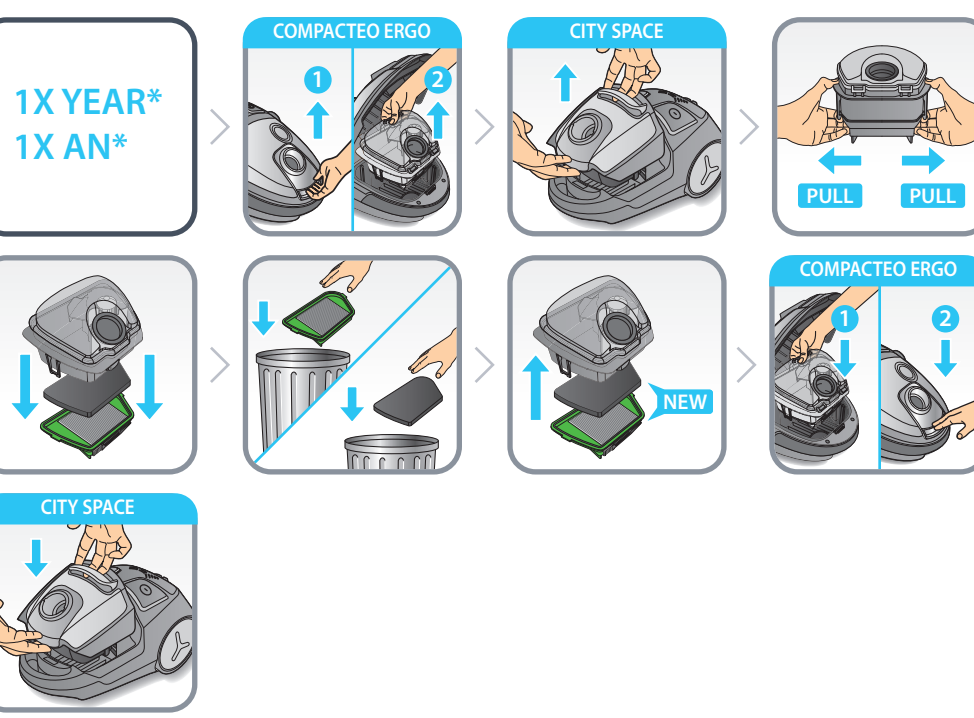

* EN Year / FR An / DE Jahr / NL Jaar / IT Anno / ES Año / PT Ano / EL έτος / TR yıl / AR عام / FA سال / RU Год / UK Рік / HK 年 / TH ปี / MS Tahun / VI Năm / KO 년 / PL Rok / CS Rok / HU Év / SK rok / RO An / BG Година / SR Godina / HR Godina / BS Godina / SL Leto / ET Aasta / LV Gads / LT Metai

5.