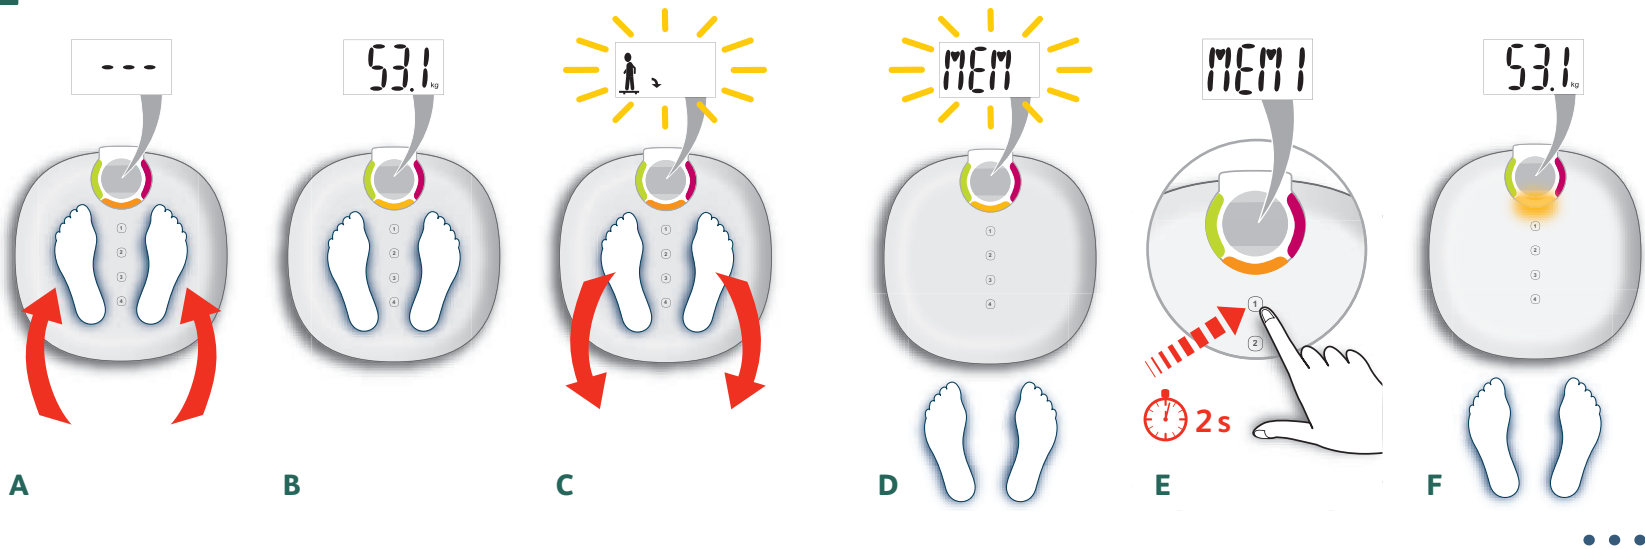

Tefal®

Tefal®

EVOLIS
EVOLIS GLASS

RC 301 520 920 – Ref. 2015900422 – 12/09

www.tefal.com

I

II

Visio Control