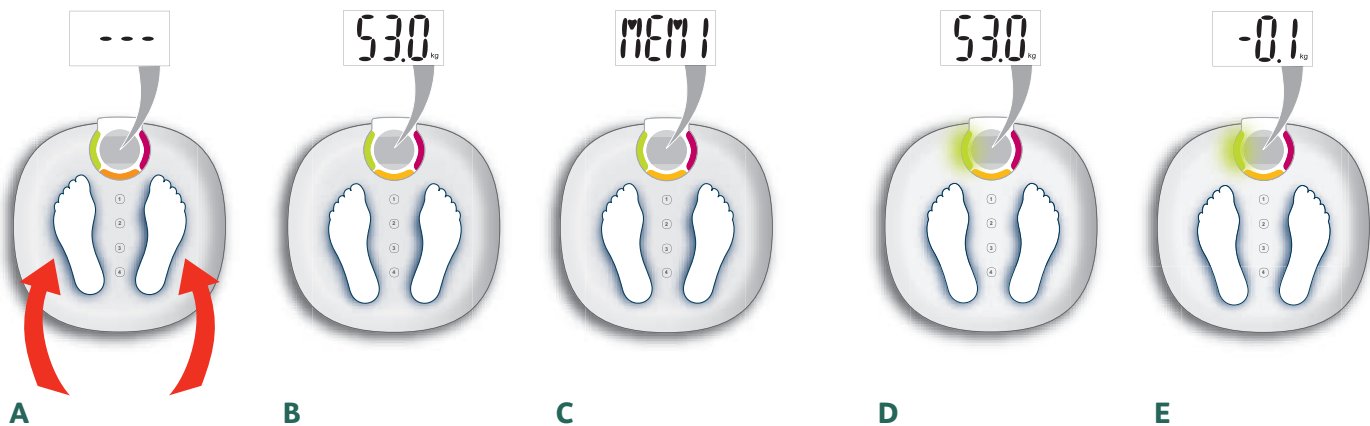

Tefal®

Tefal®

EVOLIS
EVOLIS GLASS

RC 301 520 920 – Ref. 2015900422 – 12/09

www.tefal.com

I

II

Visio Control