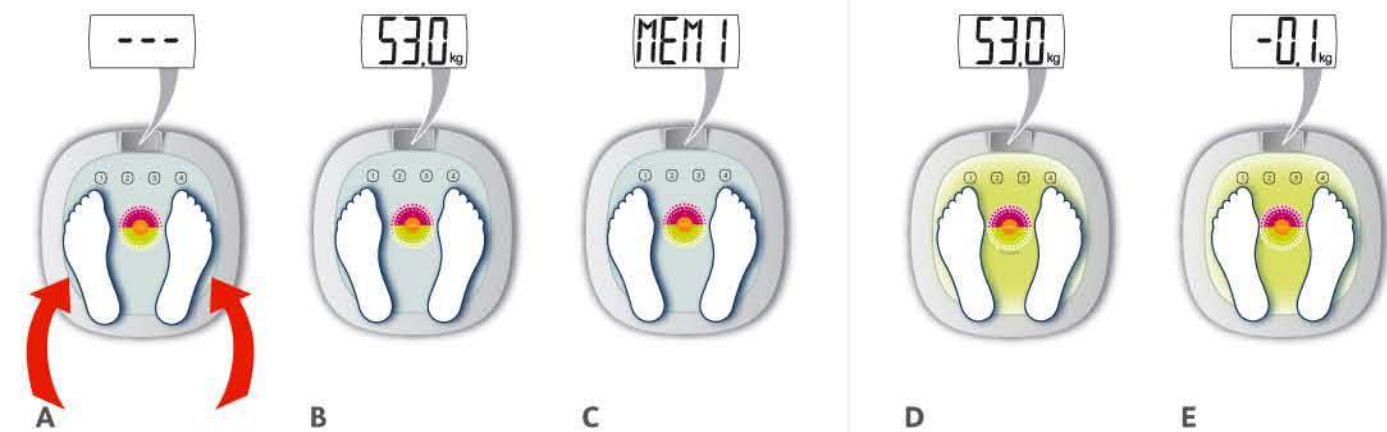

Tefal[®]
www.tefal.com

Tefal[®]
LUMINANCE

RC 301 520 920 – Ref. 2015900399 – 04/09

www.tefal.com

I**II****Visio Control**