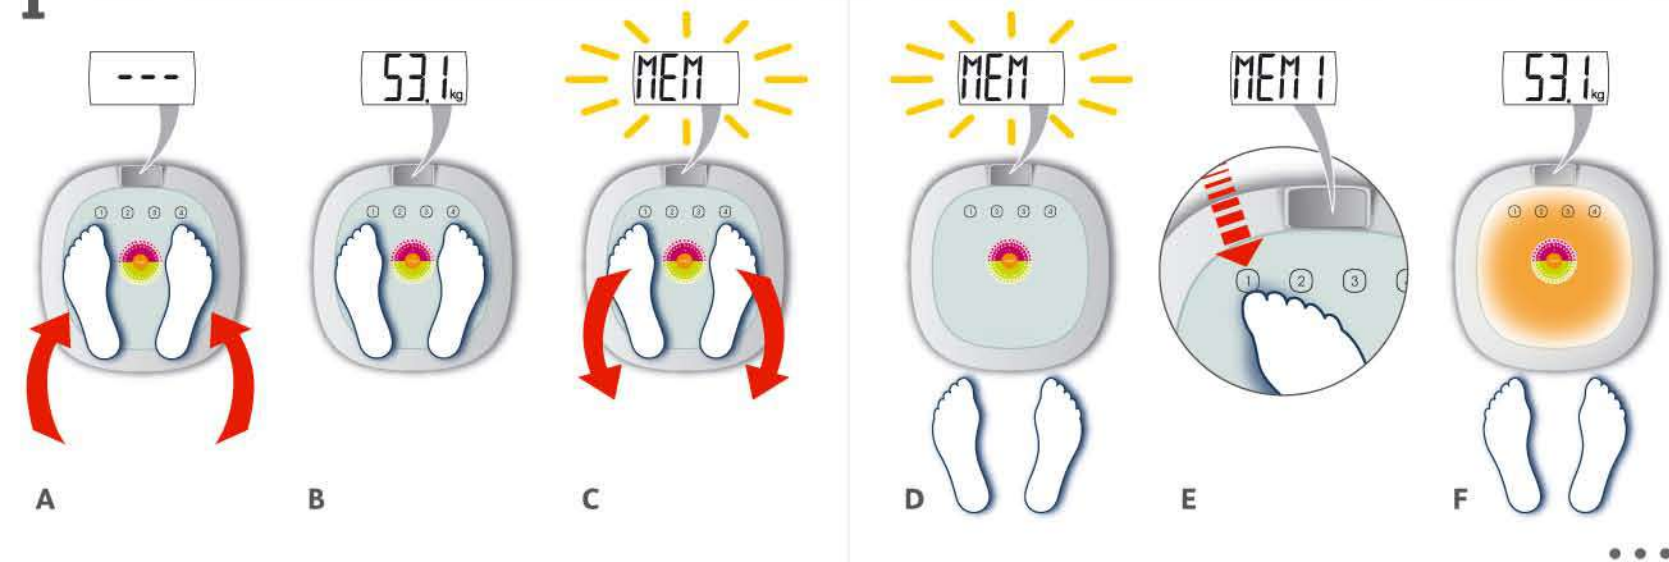

Tefal[®]
www.tefal.com

Tefal[®]
LUMINANCE

RC 301 520 920 – Ref. 2015900399 – 04/09

www.tefal.com

I**II****Visio Control**