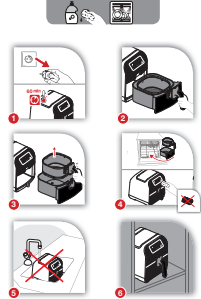

Icon	Weight	Temp	Time	Cycles	Preheat	Notes
	200-700g	12-16	200	1	✓	
	200-700g	18-23	200	1	✓	
	200-800g	18-23	180	1	✓	
	200-800g	18-23	180	1	✓	
	100-500g	7-9	200	2	✓	
	8	10	200	2		
	100-500g	6-9	200	2		
	100-500g	10-15	180	3		
	100-500g	6-9	200	2	✓	
	100-500g	7-14	180	4		
	100-500g	7-14	180	4		
	400g	12	180	4		
	100-400g	6-9	200	2	✓	
	500g	6	200	2	✓	
	300g	30	160	5		
	100-300g	9-10	180	5		
	300g	15-18	180	5		

Tefal

Fry delight Precision