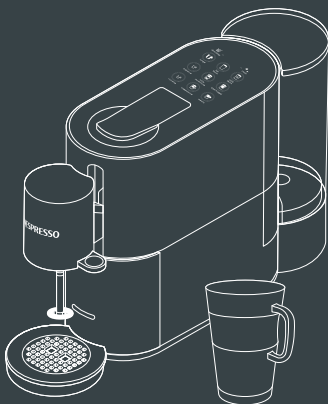

NESPRESSO® ATELIER

KRUPS®

 Latte Macchiato	=	 Nespresso View Mug	 100ml		 latte macchiato
 Cappuccino	=	 Nespresso View Mug	 80ml		 cappuccino
 Iced Frappé	=	 Nespresso View Mug	 80ml 30g		 iced frappé
 Mocha	=	 Nespresso View Mug	 100ml 20g		 mocha
 Hot Chocolate	=	 Nespresso View Mug	 100ml 20g	 hot foam	

 Flat White	=	 Nespresso View Mug	 90ml	 hot foam		 espresso	 hot foam
 Ice Cream Frappé	=	 Nespresso View Mug	 40ml Vanilla ice cream* 40ml		 ristretto	 cold foam	
 Espresso Freddo	=	 Nespresso View Mug	 60g Sugar* 3g		 espresso	 cold foam	
 Caffè Latte	=	 Nespresso View Recipe Glass	 110ml	 hot foam		 lungo	 hot foam
 Café Viennois	=	 Nespresso View Lungo x2	 30ml Cream* 3g Sugar*	 cold foam		 lungo	